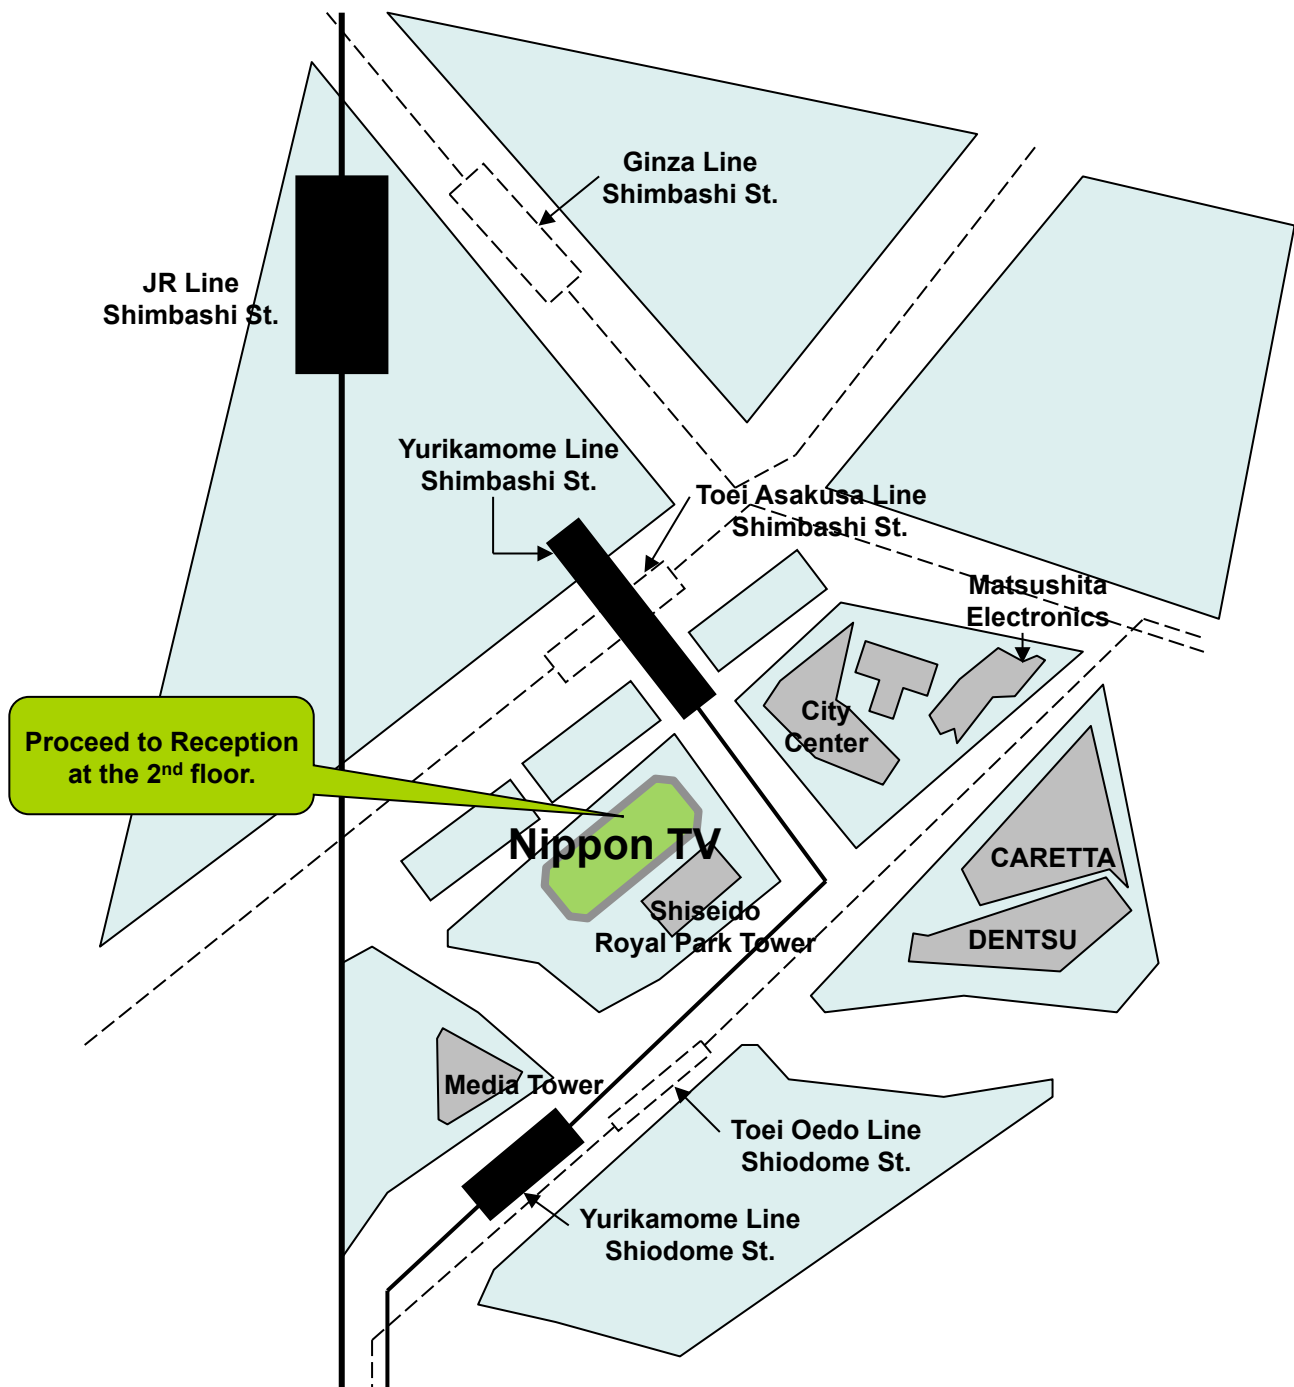

Map to Nippon TV in Shiodome

Access:

- From Yurikamome Line "Shimbashi St." via deck 1 min by walk
- From Toei Oedo Line "Shiodome St." via underground walkway 1 min by walk
- From Toei Asakusa Line "Shimbashi St." via underground walkway 2 min by walk
- From JR Line "Shimbashi St." via underground walkway 3 min by walk
- From JR Line "Shimbashi St." via deck 3 min by walk
- From Ginza Line "Shimbashi St." 3 min by walk